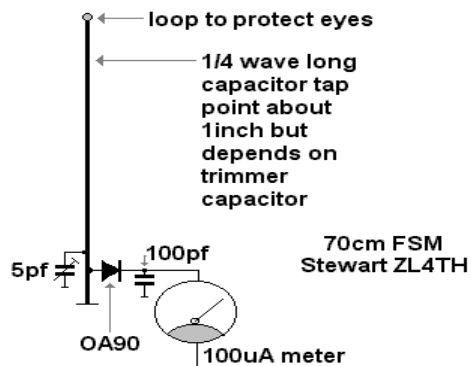

Techies Corner

Editors Comment

If you have a simple circuit idea or anything for this section of the newsletter, please feel free to contact me.

Alan ZL4FM